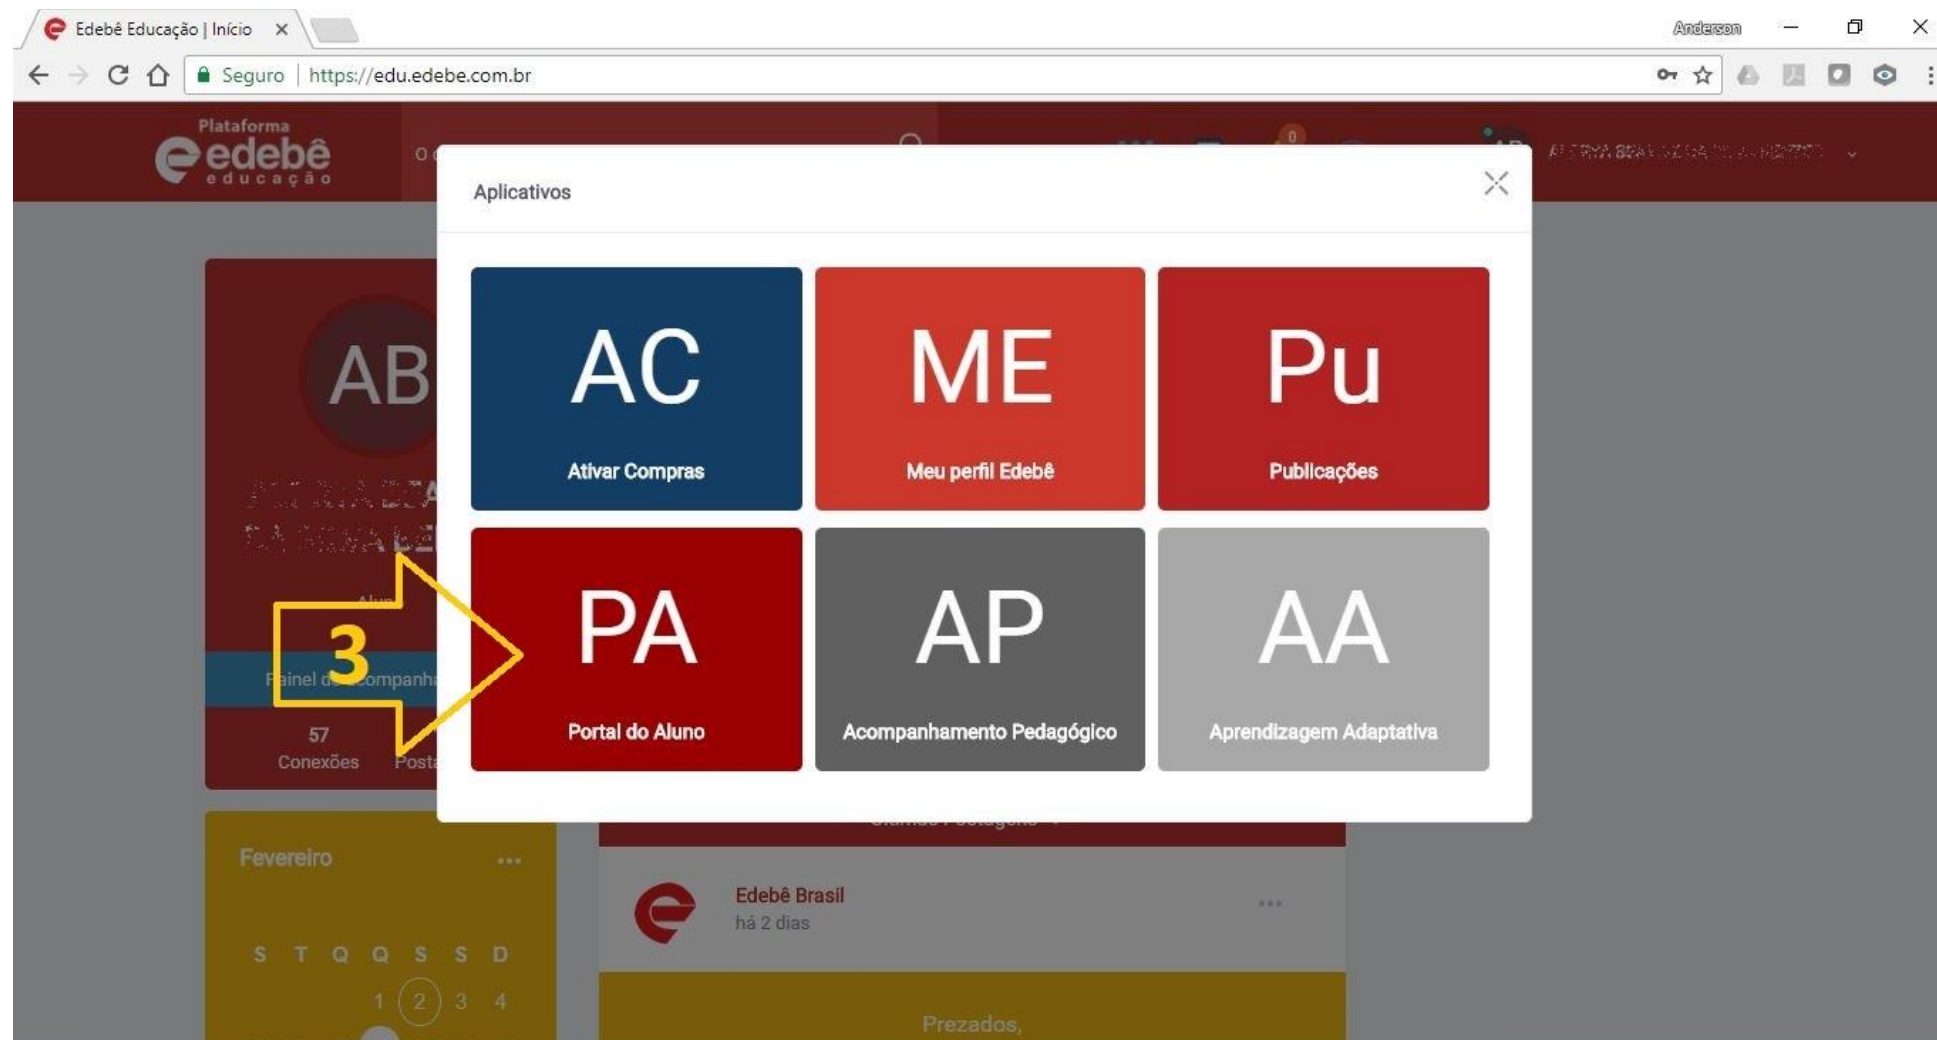

PASSO 3 – Clique na caixa **PA** (Portal do Aluno)